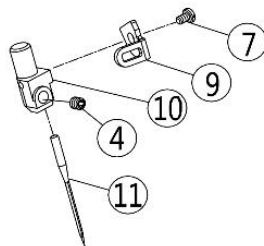

	Part NO.	Remarks	Description	three- thread	four- thread	five- thread
1	20713054		Thread Guide	1	1	1
2	20713053		Thread Guide	0	0	1
3	20713012		Thread Guide	1	1	0
4	20113015		Thread Guide	3	3	3
5	20712016		Bracket	1	1	1
6	W01011		Washer	3	3	3
7	201S11006		Screw	3	3	3
8	207S11007		Screw	1	1	1
9	207S11020		Screw	1	1	1
10	20713011		Thread Guide	1	1	1
11	20713010		Thread Takeup	1	1	1
12	207S11021		Screw	1	1	1
13	20713015		Thread Takeup	1	1	0
14	20713055		Thread Takeup	0	0	1

Part No.	Remarks	Description	Three Thread	Four Thread	Five Thread
400039		Conenction	1	1	1
S22007		Screw	2	2	2
207S14007		Screw	1	1	1
H05008		Ring	1	1	1
20628014		Washer	1	1	1
207S14001		Screw	2	2	2
20708004		Collar	1	1	1
20626003		Pin	1	1	1
S05018		Screw	1	1	1
20704037		Crank	1	1	1
20702002		Shaft	1	1	1
21111040		Plug	1	1	1
207S11043		Screw	1	1	1
20704002		Lever	1	1	1
2120200100		Needle Bar Assembly	1	1	1
20702003		Needle Bar	1	1	1
20726003		Shaft	1	1	1
20523005		Oil Wick	0.033	0.033	0.033
21203001		Bushing	1	1	1
207S14008		Screw	1	1	1
O01026		Ring	1	1	1
20723003		Oil Felt	1	1	1
207S11023		Screw	1	1	1
20708031		Ring	1	1	1

2针 (2-needle)
5 Series

- ① 5-03/333 Series
- ② 5-03/233 Series
- ③ 5-A04 Series

1针 (1-needle)
3 Series

2针 (2-needle)
4 Series

Part NO.	Remarks	Description	three- thread	four- thread	five- thread
20734003		Needle Holder Assembly	0	0	1
20734004		Needle Holder Assembly	0	0	1
20719056		Needle Holder Assembly	0	0	1
207S14014	内六角平端	Screw	1	2	2
20713017		Thread Guide	0	0	1
20713056		Thread Guide	0	0	1
207S11024	开槽	Screw	1	1	1
xxxxxxx		Needle	0	0	2
20713038	()	Thread Guide	1	0	0
20734001	针夹头(Needle Holder Assembly	1	0	0
xxxxxxx		Needle	1	0	0
20713018		Thread Guide	0	1	0
20734002	针夹头(Needle Holder	0	1	0
xxxxxxx		Needle	0	2	0