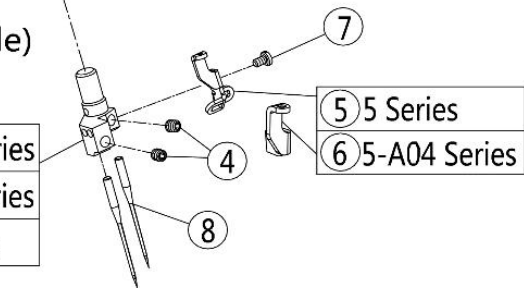

2针 (2-needle)
5 Series

- ① 5-03/333 Series
- ② 5-03/233 Series
- ③ 5-A04 Series