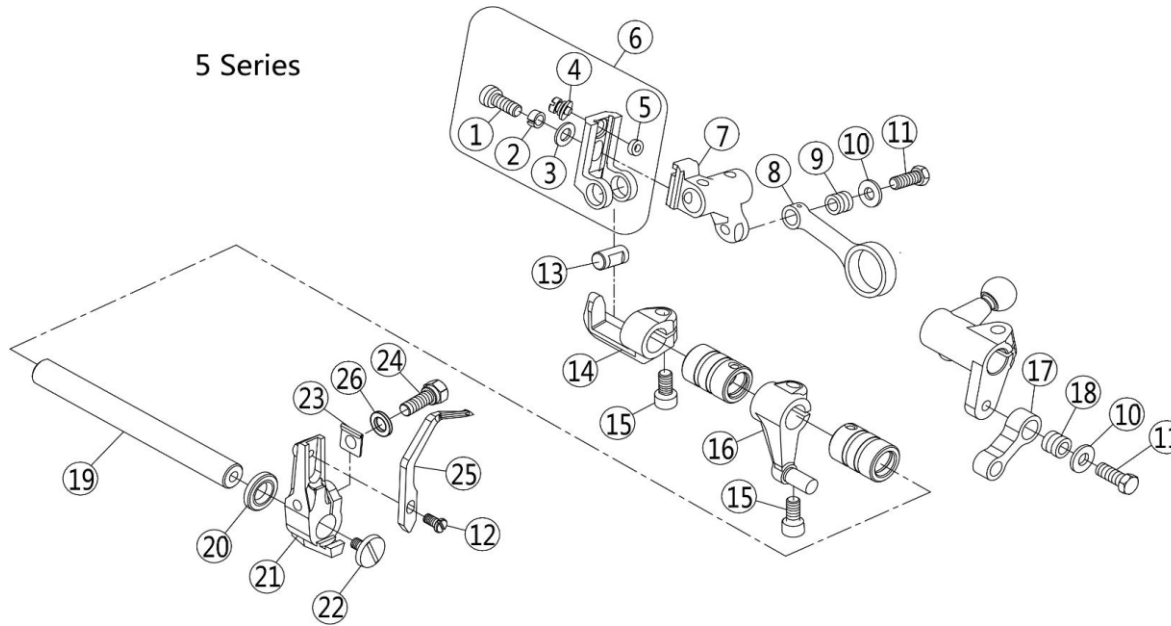

5 Series

No.	Part NO.	Remarks	Description	three- thread	four- thread	five- thread
1	207S13009		Screw	0	0	1
2	W02001		Spring Washer	0	0	1
3	20628010		Washer	0	0	1
4	20710008		Pin	0	0	1
5	O01027		O Ring	0	0	1
6	401031		Slider	0	0	1
7	401030		Crank	0	0	1
8	20705020		Connection	0	0	1
9	20703016		Bushing	0	0	1
10	30228008		Washer	0	0	2
11	L01004		Screw	0	0	2
12	207S11028		Screw	0	0	1
13	20626017		Shaft	0	0	1
14	20701034		Holder	0	0	1
15	S05018		Screw	0	0	2
16	20704015		Crank	0	0	1
17	20705009		Link	0	0	1
18	20703013		Bushing	0	0	1
19	20702018		Shaft	0	0	1
20	3052201700		Oil Seal	0	0	1
21	20701035		Looper Holder	0	0	1
22	207S15001		Screw	0	0	1
23	20728002		Spacer	0	0	1
24	207S20004		Screw	0	0	1
25	xxxxxxx		Double Chainstith Looper	0	0	1
26	20128021		Spacer	0	0	1