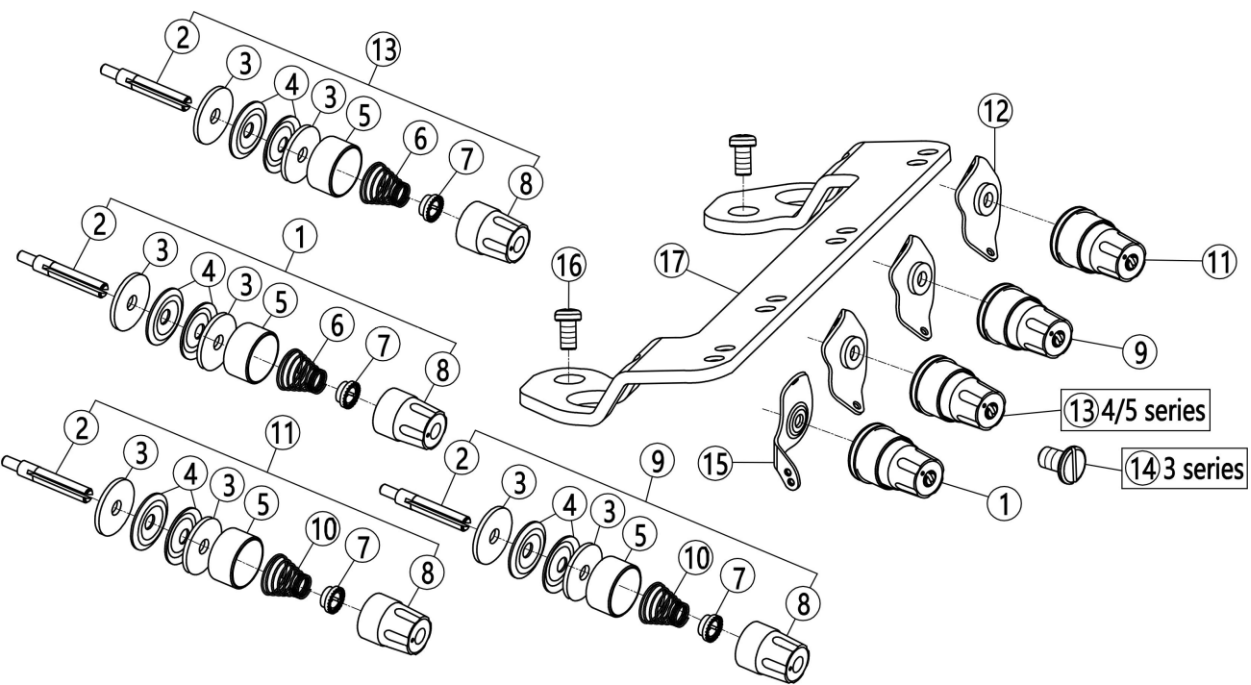

Part NO.	Description	three- thread	four- thread	five- thread
2111300500	Tension Spring Assembly	1	1	1
121113014	Screw Stud	3	4	4
20123018	Felt	6	8	8
21311161	Tension Disc	6	8	8
20111015	Cup	3	4	4
30127011	Spring	1	2	2
20111014	Ratchet	3	4	4
21111091	Knob	3	4	4
2111300600	Tension Spring Assembly	1	1	1
30127013	Spring	2	2	2
2111300700	Tension Spring Assembly	1	1	1
21113003	Tension Guide	2	3	3
2111300800	Tension Spring Assembly	0	1	1
206S11005	Screw	1	0	0
20712032	Thread Guide	1	1	1
207S11007	Screw	2	2	2
21213011	Thread Guide	1	1	1