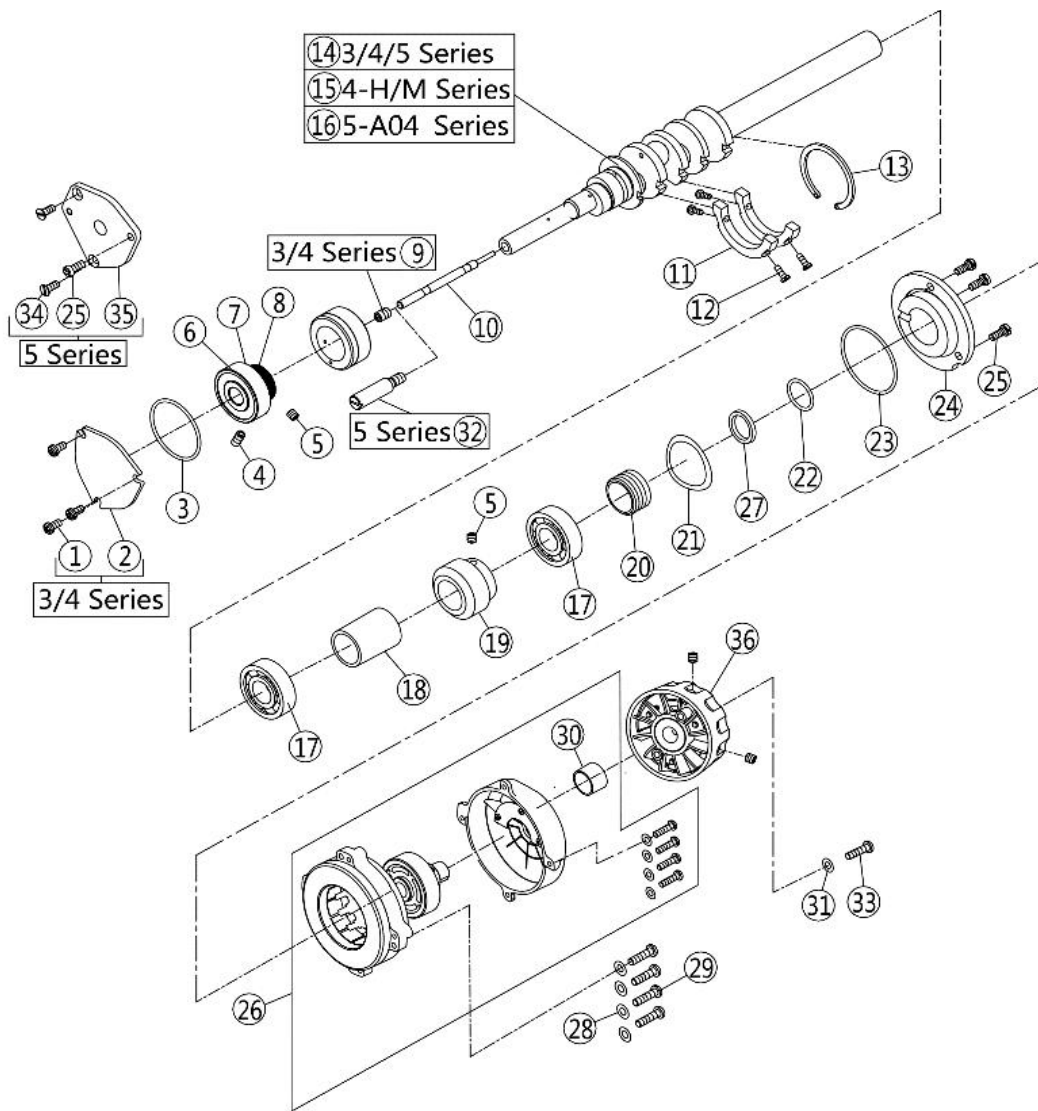

Part NO.	Description	three- thread	four- thread	five- thread
207S11007	Screw	3	3	0
20712013	Cover	1	1	0
20722027	Ring	1	1	1
207S11041	Screw	1	1	1
207S11042	Screw	2	2	2
O01037	Ring	2	2	2
B04004	Ball Bearing	1	1	1
20725001	Ratchet	1	1	1
207S11047	Screw	1	1	0
20726002	Pin	1	1	1
20709035	Balance Weight	2	2	2
207S11017	Screw	4	4	4
20729001	Ring	1	1	1
21102025	Crankshaft	1	1	1
21102026	Crankshaft	0	1	0
21102027	Crankshaft	0	0	1
B01005	Ball Bearing	2	2	2
20708003	Spacer	1	1	1
20725003	Worm	1	1	1
21203003	Oil Seal	1	1	1
W03003	Washer	1	1	1
21222003	O Ring	1	1	1
20722027	O Ring	1	1	1
20708015	Rigth Cover	1	1	1
S04060	O Ring	3	3	4
2123300101	Direct drive moter	1	1	1
21228002	Sleeve	1	1	1
W03002	Washer	4	4	4
114S13001	Screw	4	4	4
21203004	Sleeve	1	1	1
W02004	Washer	1	1	1
20602002	Pin	0	0	1
207S13003	Screw	1	1	1
207S17001	Screw	0	0	2
20712046	Pin	0	0	1
930000154	Handwheel	1	1	1