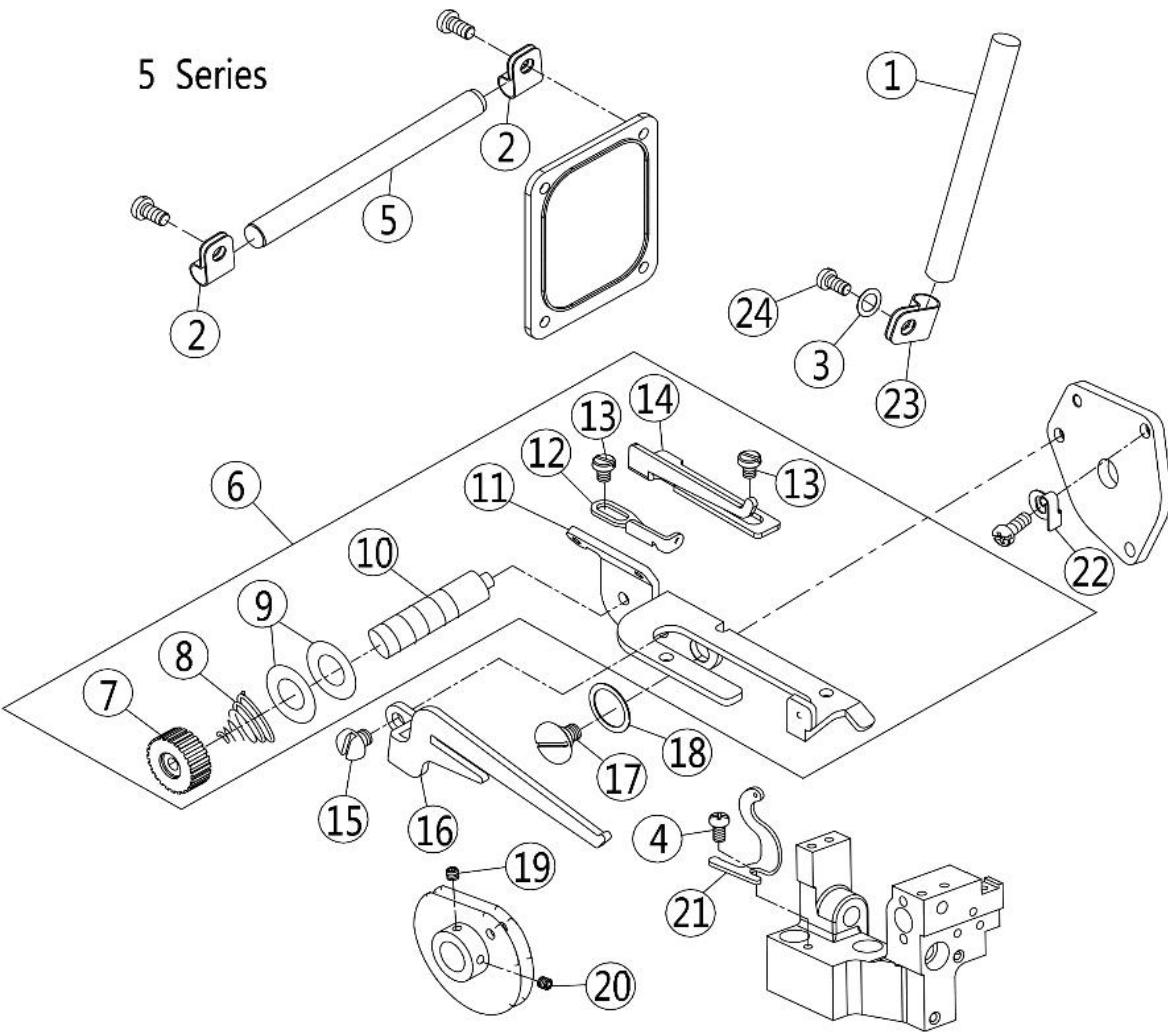

5 Series

No.	Part NO.	Remarks	three- thread	four- thread	five- thread
1	20713040	Thread Guide	0	0	1
2	20629003	Holder	0	0	2
3	20628012	Washer	0	0	1
4	207S11007	Screw	0	0	2
5	20713063	Thread Guide	0	0	1
6	2061205700	Looper Thread Takeup Assy	0	0	1
7	206S16004	Knob	0	0	1
8	30127016	Spring	0	0	1
9	20612055	Tension Disc	0	0	2
10	206S30015	Screw	0	0	1
11	20612057	Looper Thread Takeup Assy	0	0	1
12	20613017	Thread Guide	0	0	1
13	207S11020	Screw	0	0	2
14	20629004	Thread Guide	0	0	1
15	207S11011	Screw	0	0	1
16	20612056	Thread Guide	0	0	1
17	207S20002	Screw	0	0	1
18	20128015	Washer	0	0	1
19	20612058	Looper Thread Takeup	0	0	1
20	207S14014	Screw	0	0	2
21	20713026	Tread Guide	0	0	1
22	20629005	Spring	0	0	1
23	20729004	Holder	0	0	1
24	S01060	Screw	0	0	1