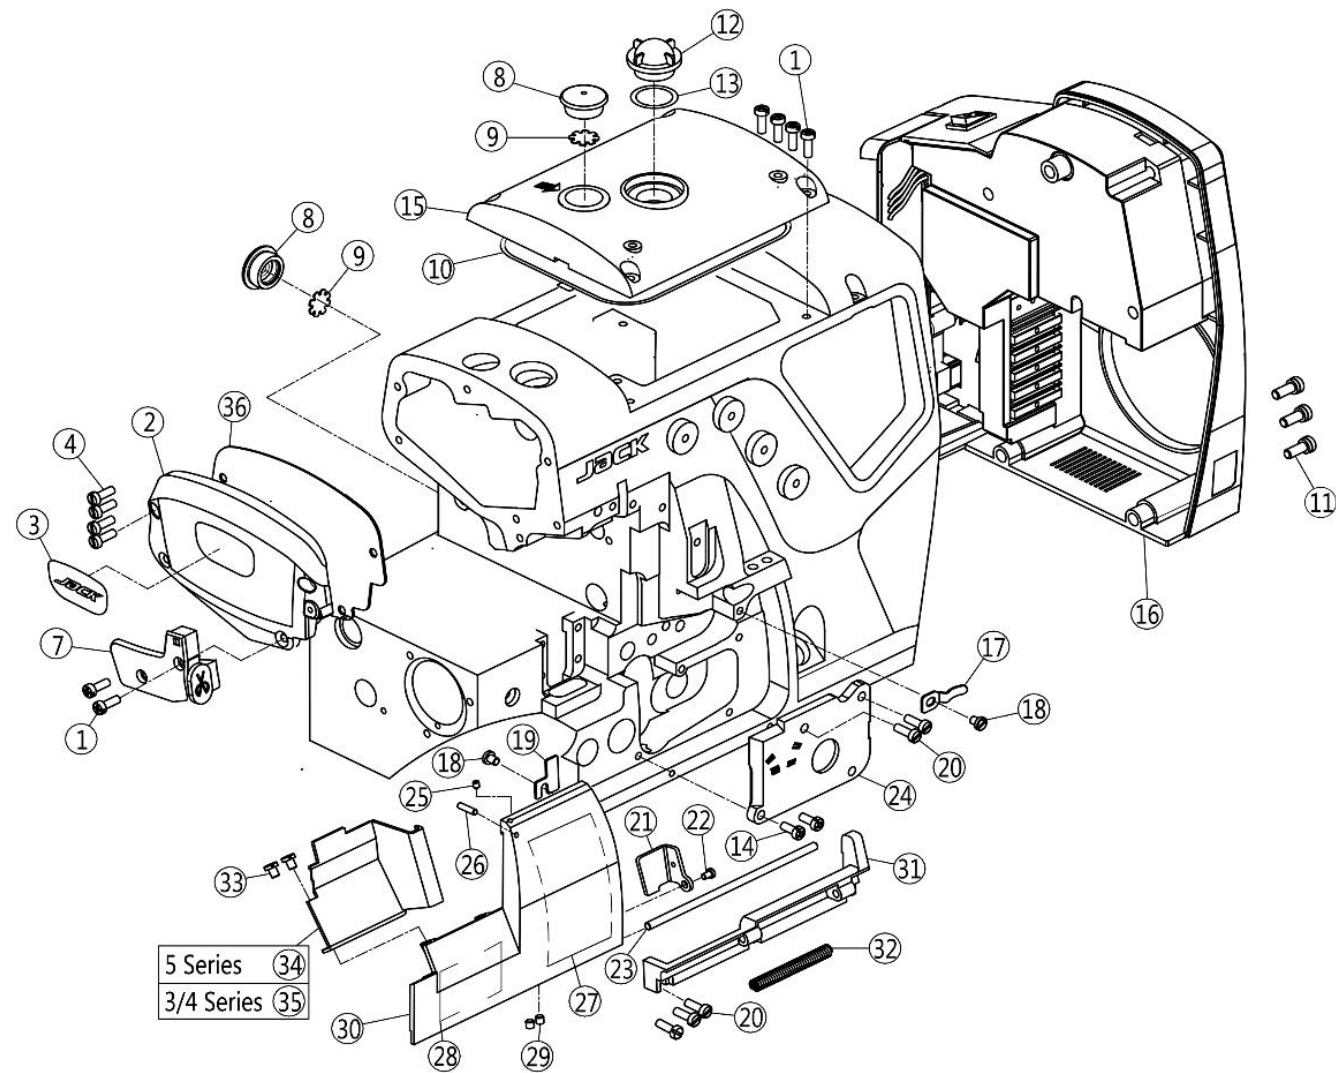

Part NO.	Remarks	Description	three- thread	four- thread	five- thread
P03017		Pin	1	1	1
20703006		Sleeve	1	1	1
20703009		Sleeve	4	4	6
20628023		Plug	1	1	0
121101017		Bracket Assembly	1	1	1
207S13003		Screw	2	2	2
P03018		Pin	1	1	1
20703004		Sleeve	1	1	1
206S30001		Bed pin	4	4	4
20126001		Pin	1	1	1
20703008		Sleeve	1	1	1
20703007		Sleeve	1	1	1
20703003		Sleeve	1	1	1
20703002		Sleeve	1	1	1
20703001		Sleeve	1	1	1
P03010		Pin	1	1	1
R03001		Screw	2	2	2
20737003		Machine Model Plate	1	1	1
303925		Machine Bed Complete	1	1	1
20113013		Pipe	2	2	2
20726018		Pin	1	1	1
20703009		Sleeve	1	1	1

Part NO.	Remarks	Description	three- thread	four- thread	five- thread
S04019		Screw	6	6	6
303926		Side Cover	1	1	1
13837002		Machine Model Plate	1	1	1
S04060		Screw	4	4	4
2121102600		LED ASSY	1	1	1
21022007		Oil Seal	2	2	2
21012018		Oil Seal washer	2	2	2
21122001		Gasket	1	1	1
207S11026		Screw	3	3	3
20711055		Oil sight window	1	1	1
21022003		Washer	1	1	1
S04060		Screw	2	2	2
302706		Top Cover	1	1	1
2123000200		Controller	1	1	1
20612004		Flat Spring	1	1	1
207S11011		Screw	2	2	2
20712003		Latch	1	1	1
207S11008		Screw	5	5	5
20712002		Latch	1	1	1
413S11011		Screw	1	1	1
20626001		Pin	1	1	1
20712005		Side Cover	1	1	1
207S14003		Screw	1	1	1
207S14002		Screw	1	1	1
xxxxxxx		Threading diagram	1	1	1
xxxxxxx		Threading diagram	0	0	1
S09103		Screw	2	2	2
302780		Front Cover(right)	1	1	1
20701006		Hinge	1	1	1
20627001		Spring	1	1	1
207S11011		Screw	2	2	2
21112011		Front Cover(left)	0	0	1
21112009		Front Cover(left)	1	1	0
21222004		Washer	1	1	1