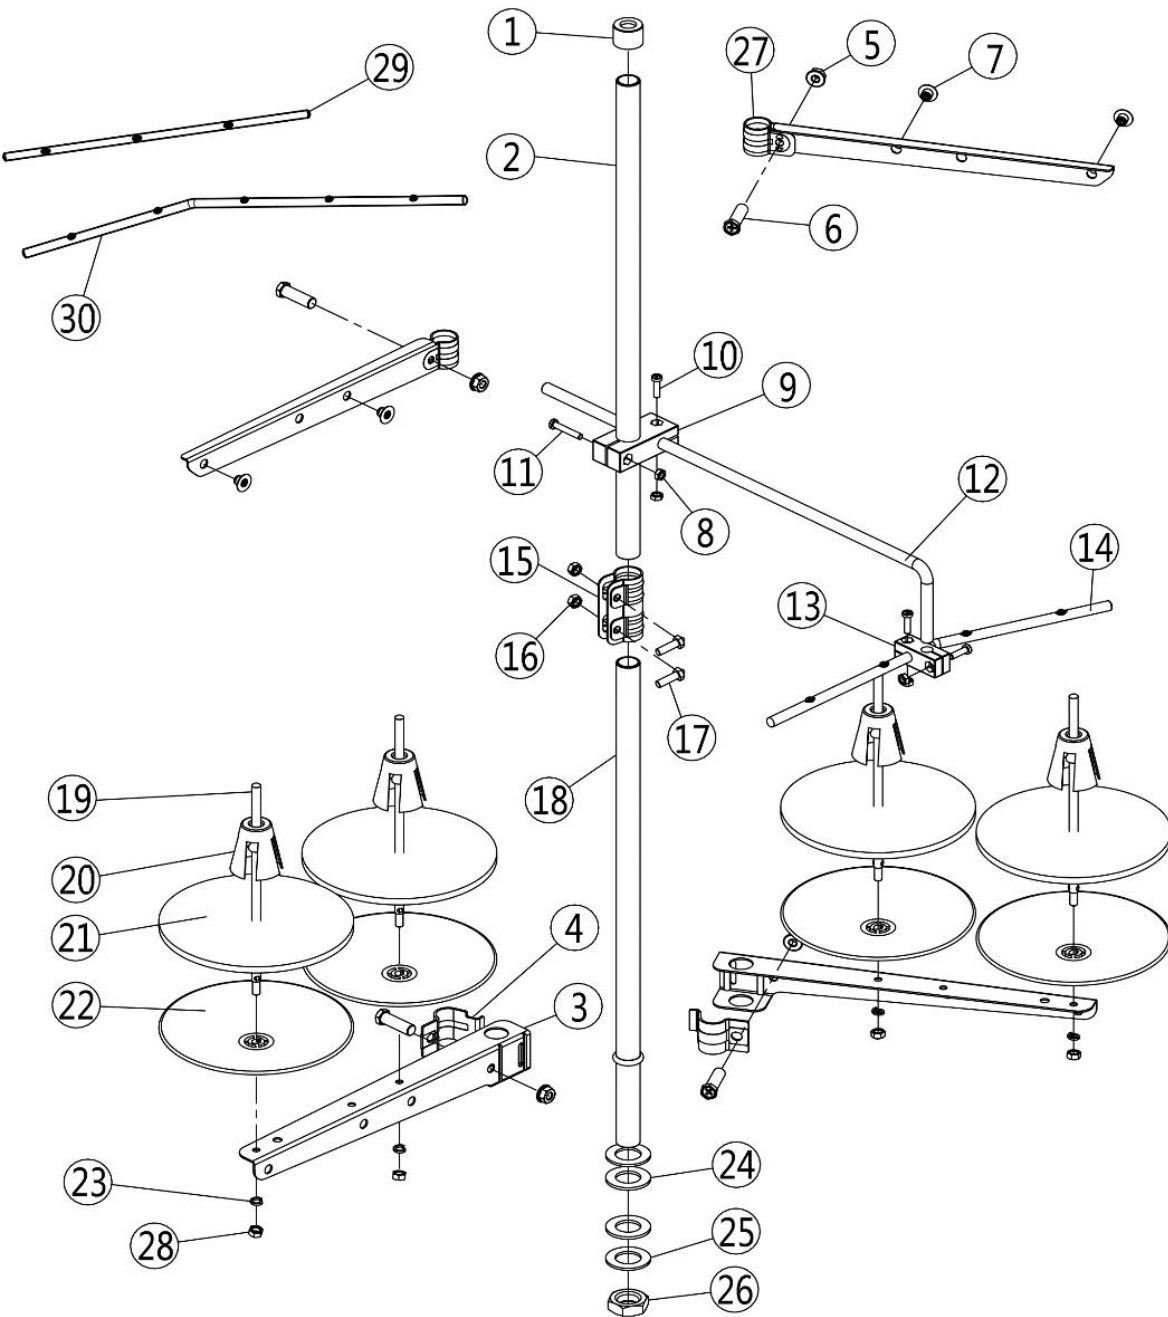

No.	Part No.	Remarks	Description	Thread Thread	Four Thread	Five Thread
1	20131019		Rod cap	1	1	1
2	121131009		Upper thread column	1	1	1
3	21131009		Thread spool tray bracket	2	2	2
4	21131011		Thread guide hook	2	2	2
5	201S16006		Thread guide hook nut	4	4	4
6	20131020		Screw	4	4	4
7	20131018		Thread guide hook	3	4	5
8	201S16004		Nut	4	4	4
9	21131010		Clamp plate	1	1	1
10	20131021		Screw	3	3	3
11	20131022		Screw	1	1	1
12	21131007		Thread guide bar	1	1	1
13	21131013		Thread guide joint	1	1	1
14	20131014		Thread guide	0	1	0
15	21131014		Bushing	1	1	1
16	N01030		Nut	2	2	2
17	S04050		Screw	2	2	2
18	21131018		Lower thread cloumn	1	1	1
19	20131006		Spool pin	3	4	5
20	21131015		Spool Cushion	3	4	5
21	20131010		Spool tray cushing	3	4	5
22	21131016		Spool tray	3	4	5
23	20128018		Washer	3	4	5
24	20122049		Plate Dog Link Washer	2	2	2
25	121128003		Lower Washer	2	2	2
26	201S16005		Nut	1	1	1
27	121131007		Thread spool tray bracket	2	2	2
28	N01114		Nut	3	4	5
29	20131050		Thread Guide	1	0	0
30	20131036		Thread Guide	0	0	1
31	2113101700		Thread Stand Component	1	0	0
32	2113101800		Thread Stand Component	0	1	0
33	2113101900		Thread Stand Component	0	0	1
34	2113102700		Thread Stand Component	0	0	1