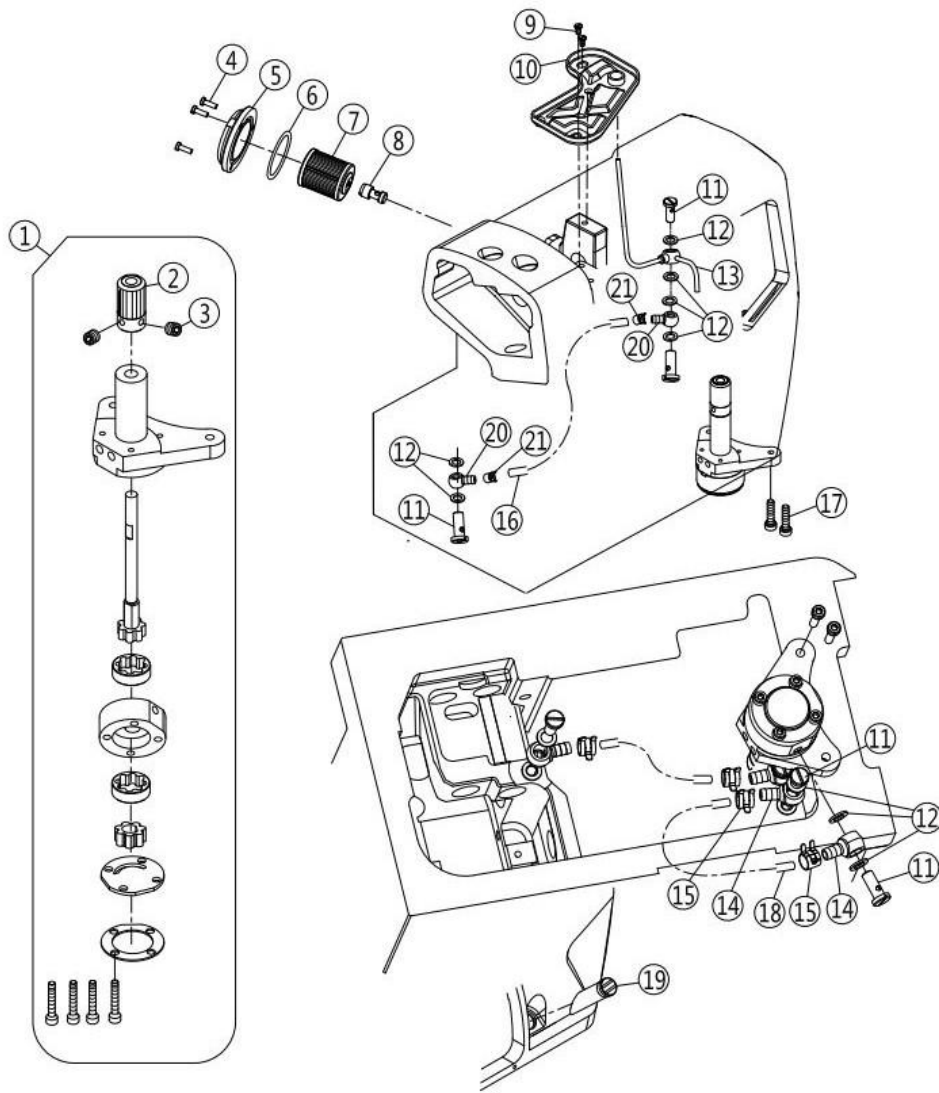

No.	Part NO.	Remarks	Description	three- thread	four- thread	five- thread
1	2072000200		Pump	1	1	1
2	20725002		Worm Wheel	1	1	1
3	207s11042		Screw	2	2	2
4	S04019		Screw	3	3	3
5	300140		Oil clearer	1	1	1
6	O01010		Seal ring	1	1	1
7	20736004		Filter Element	1	1	1
8	20736001		Oil cljerner joint	1	1	1
9	207S11007		Screw	2	2	2
10	21112028		Oil guard	1	1	1
11	206S30009		Joint Screw	5	5	5
12	20122033		Washer	10	10	10
13	21221001		Upper screem	1	1	1
14	20736007		Joint	2	2	2
15	20729005		Clamp	2	2	2
16	12921003		Tube	0.1m	0.1m	0.1m
17	207S13008		Screw	2	2	2
18	12921005		Tube	0.15m	0.15m	0.15m
19	21111095		Oil sight	1	1	1
20	20136007		Joint	2	2	2
21	30129007		Clamp	2	2	2