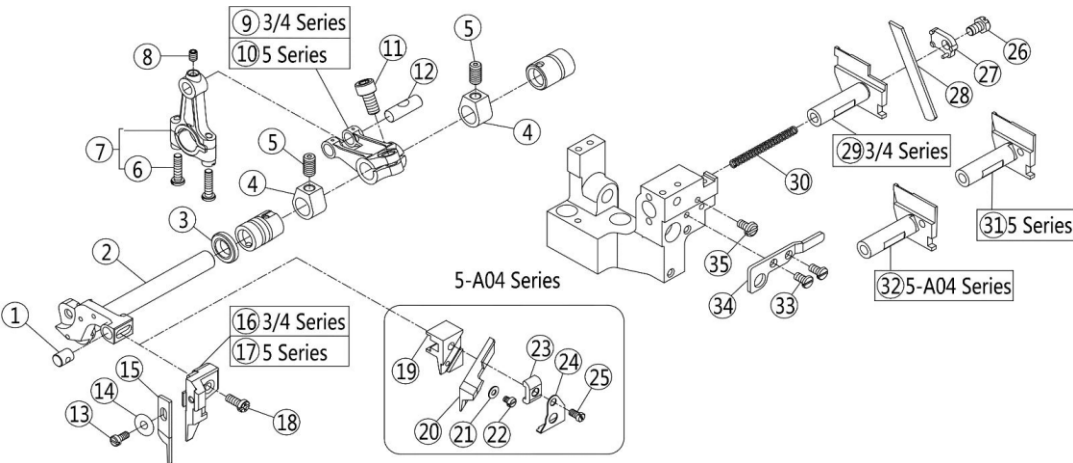

No.	Part NO.	Remarks	Description	three- thread	four- thread	five- thread
1	20726005		Pin	1	1	1
2	20702009		Upper Knife Lever	1	1	1
3	2072201700		Oil Seal	1	1	1
4	30208001		Collar	2	2	2
5	S10003		Screw	2	2	2
6	S22007		Screw	2	2	2
7	400041		Connection	1	1	1
8	207S14007		Screw	1	1	1
9	20704038		Crank	1	1	0
10	20704039		Crank	0	0	1
11	S05018		Screw	1	1	1
12	20626003		Pin	1	1	1
13	211S12002		Screw	1	1	1
14	20128020		Washer	1	1	1
15	xxxxxxxx		Upper Knife	1	1	1
16	20701107		Upper Knife Clamp	1	1	0
17	20701036		Upper Knife Clamp	0	0	1
18	S04019		Screw	1	1	1
19	20701050		Angled Upper Knife Clamp	0	0	1
20	xxxxxxxx		Angled Upper	0	0	1
21	W01011		Washer	0	0	1
22	207S11020		Screw	0	0	1
23	20712053		Angled Upper Knife Gib	0	0	1
24	20712051		Waste Guard	0	0	1
25	S11025		Screw	0	0	1
26	207S12004		Screw	1	1	1
27	20709013		Lower Knife Clamp	1	1	1
28	xxxxxxxx		Lower Knife	1	1	1
29	20701015		Lower Knife Holder	1	1	0
30	20727006		Spring	1	1	1
31	20701037		Lower Knife Holder	0	0	1
32	20701052		Upper Knife Clamp	0	0	1
33	207S11019		Screw	2	2	2
34	20712021		Lower Knife Holder Guard	1	1	1
35	113S11004		Screw	1	1	1