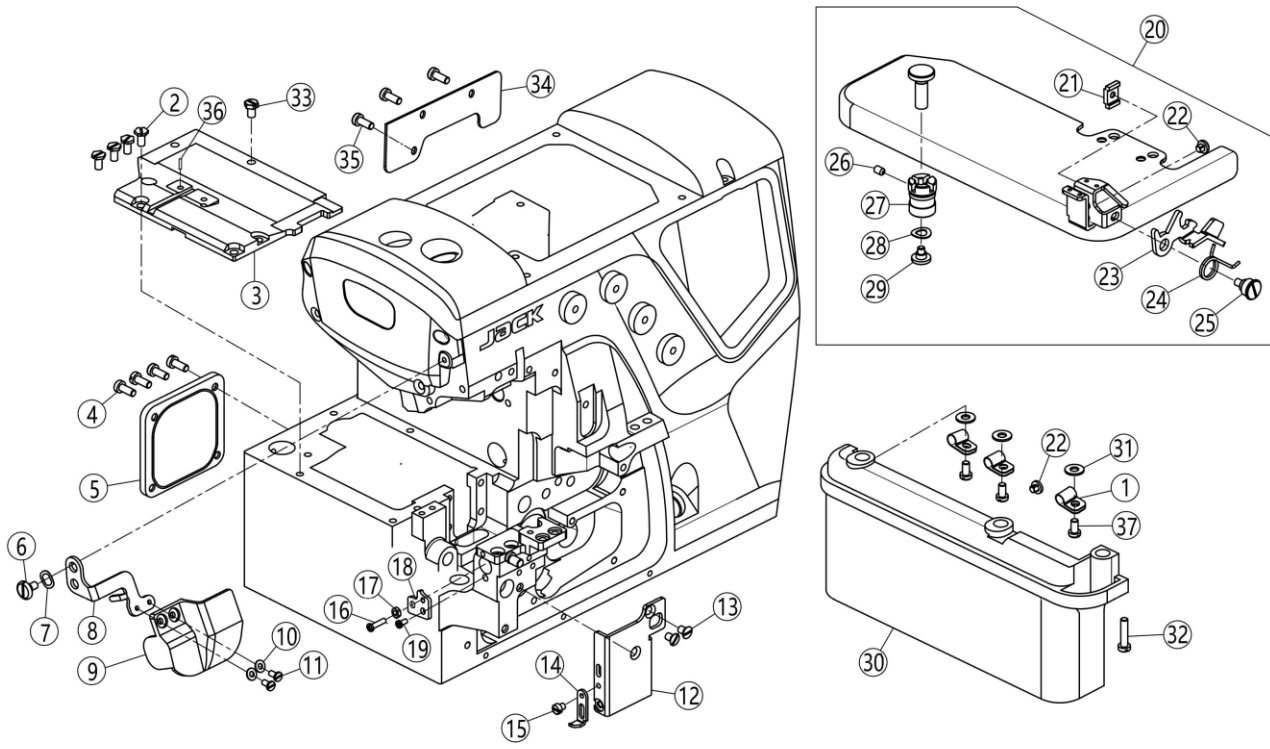

Part NO.	Remarks	Description	three- thread	four- thread	five- thread
P03017		Pin	1	1	1
20703006		Sleeve	1	1	1
20703009		Sleeve	4	4	6
20628023		Plug	1	1	0
121101017		Bracket Assembly	1	1	1
207S13003		Screw	2	2	2
P03018		Pin	1	1	1
20703004		Sleeve	1	1	1
206S30001		Bed pin	4	4	4
20126001		Pin	1	1	1
20703008		Sleeve	1	1	1
20703007		Sleeve	1	1	1
20703003		Sleeve	1	1	1
20703002		Sleeve	1	1	1
20703001		Sleeve	1	1	1
P03010		Pin	1	1	1
R03001		Screw	2	2	2
20737003		Machine Model Plate	1	1	1
303925		Machine Bed Complete	1	1	1
20113013		Pipe	2	2	2
20726018		Pin	1	1	1
20703009		Sleeve	1	1	1

Part NO.	Remarks	Description	three- thread	four- thread	five- thread
S04019		Screw	6	6	6
303926		Side Cover	1	1	1
13837002		Machine Model Plate	1	1	1
S04060		Screw	4	4	4
2121102600		LED ASSY	1	1	1
21022007		Oil Seal	2	2	2
21012018		Oil Seal washer	2	2	2
21122001		Gasket	1	1	1
207S11026		Screw	3	3	3
20711055		Oil sight window	1	1	1
21022003		Washer	1	1	1
S04060		Screw	2	2	2
302706		Top Cover	1	1	1
2123000200		Controller	1	1	1
20612004		Flat Spring	1	1	1
207S11011		Screw	2	2	2
20712003		Latch	1	1	1
207S11008		Screw	5	5	5
20712002		Latch	1	1	1
413S11011		Screw	1	1	1
20626001		Pin	1	1	1
20712005		Side Cover	1	1	1
207S14003		Screw	1	1	1
207S14002		Screw	1	1	1
xxxxxxx		Threading diagram	1	1	1
xxxxxxx		Threading diagram	0	0	1
S09103		Screw	2	2	2
302780		Front Cover(right)	1	1	1
20701006		Hinge	1	1	1
20627001		Spring	1	1	1
207S11011		Screw	2	2	2
21112011		Front Cover(left)	0	0	1
21112009		Front Cover(left)	1	1	0
21222004		Washer	1	1	1