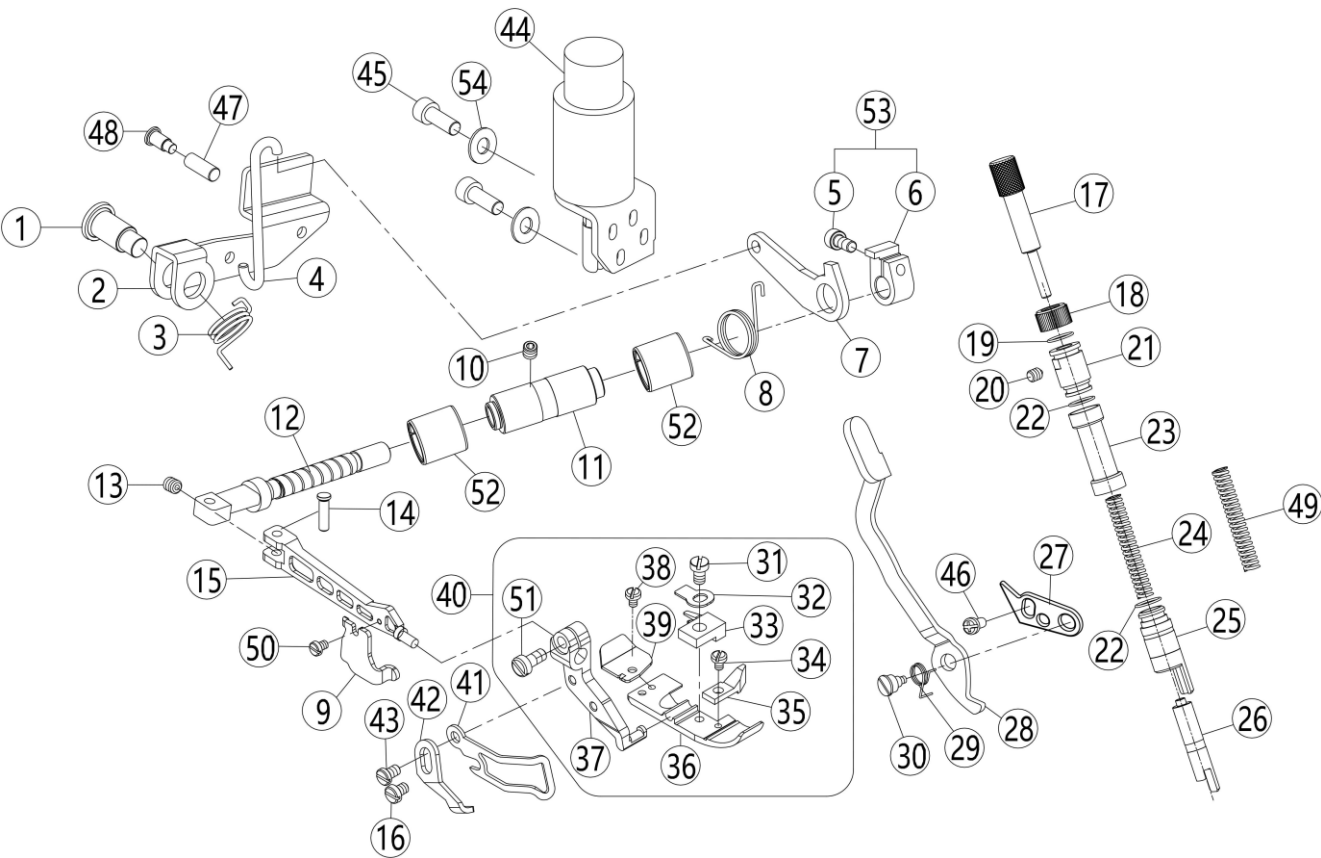

No.	Part NO.	Remarks	Description	three- thread	four- thread	five- thread
1	207S20008		Screw	1	1	1
2	21112039		Lever	1	1	1
3	20727007		Spring	1	1	1
4	20712025		Link	1	1	1
5	S05017		Screw	1	1	1
6	21208004		Collar	1	1	1
7	121212010		Lever	1	1	1
8	21127009		Spring	1	1	1
9	21112014		Thread Cutter	1	1	1
10	207S11016		Screw	1	1	1
11	20703030		Bushing	1	1	1
12	20702010		Shaft	1	1	1
13	S10011		Screw	1	1	1
14	20626016		Pin	1	1	1
15	21201001		Presser Arm	1	1	1
16	207S11020		Screw	1	1	1
17	21102011		Adjusting Screw	1	1	1
18	211S16002		Nut	1	1	1
19	O01039		O Ring	1	1	1
20	S09103		Screw	1	1	1
21	211S16001		Thread Sleeve	1	1	1
22	O01008		O Ring	2	2	2
23	21211003		Oil Proof Sleeve	1	1	1
24	21227003		Spring	1	1	1
25	21103018		Struth Sleeve	1	1	1
26	2110301700		Spring	0	1	0
27	21212021		Spacer	1	1	1
28	21112025		Lever	1	1	1
29	121127012		Spring	1	1	1
30	212S20003		Screw	1	1	1
31	207S11051			0	1	0
32	20427010		Spring	1	1	0
33	20616004		Paw Pressur	0	1	0
34	206S10004		Screw	1	1	0
35	120716001		Auxiliary Presser Foot	1	1	0
36	20716028		Baseboard	1	1	0
37	20716023		Rack	1	1	0
38	207S11034		Screw	1	1	0
39	20716029		Auxiliary Plank	1	1	0
40	xxxxxx		Presser Foot Assy	1	1	1
41	20712026		Finger Guard	1	1	0
42	20712048		Stopper	1	1	0
43	207S11009		Screw	1	1	0
44	2123030800		electromagnet assembly	1	1	1
45	207S11026		Screw	2	2	2
46	207S11007		Screw	1	1	1
47	20703010		Cushioning	1	1	1
48	S05665		Screw	1	1	1
49	21127006		Spring	0	0	1
50	207S11020		Screw	1	1	1
51	207S11030		Screw	1	1	0
52	20703031		Bearing	2	2	2
53	12110800400		Collar	1	1	1
54	121128010		Washer	2	2	2