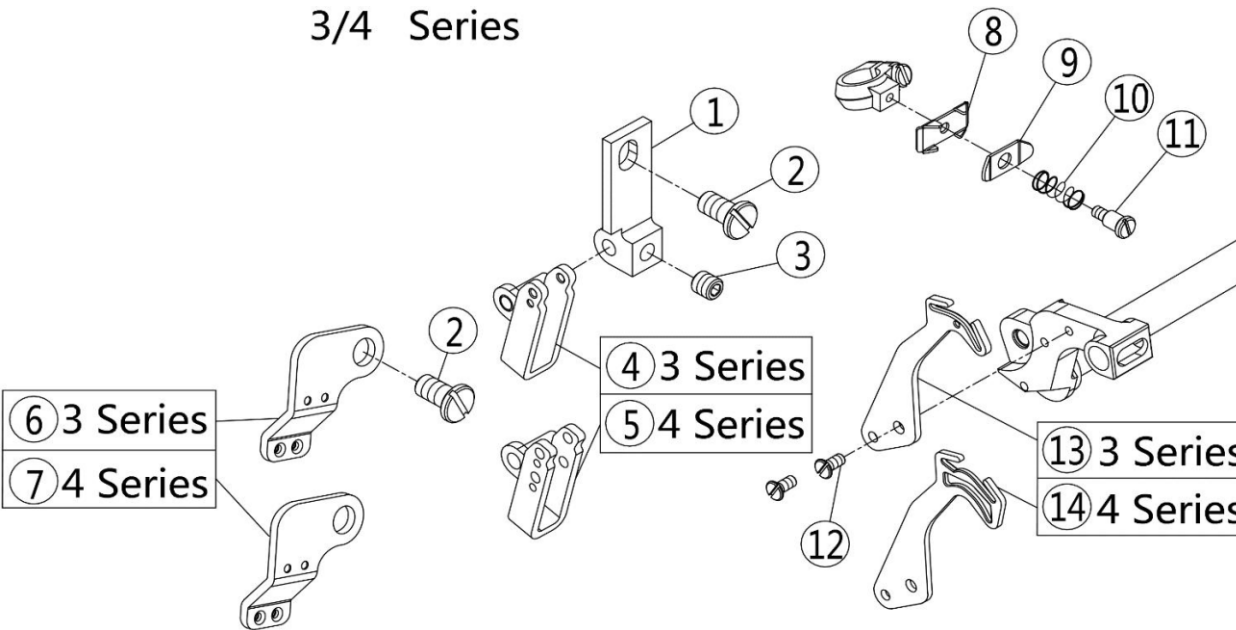

3/4 Series

Part NO.	Remarks	Description	three- thread	four- thread	five- thread
21212029		Bracket	1	1	0
207S11019		Screw	2	2	0
207S14001		Screw	1	1	0
21212015		Thread Guide	1	0	0
20713003		Thread Guide	0	1	0
21213003		Thread Guide	1	0	0
21213002		Thread Guide	0	1	0
20713006		Bracket	1	1	0
20713007		Thread Retainer	1	1	0
20727002		Spring	1	1	0
207S20003		Screw	1	1	0
207S11015		Screw	2	2	0
21213009		Thread Takeup	1	0	0
121213001		Thread Takeup	0	1	0